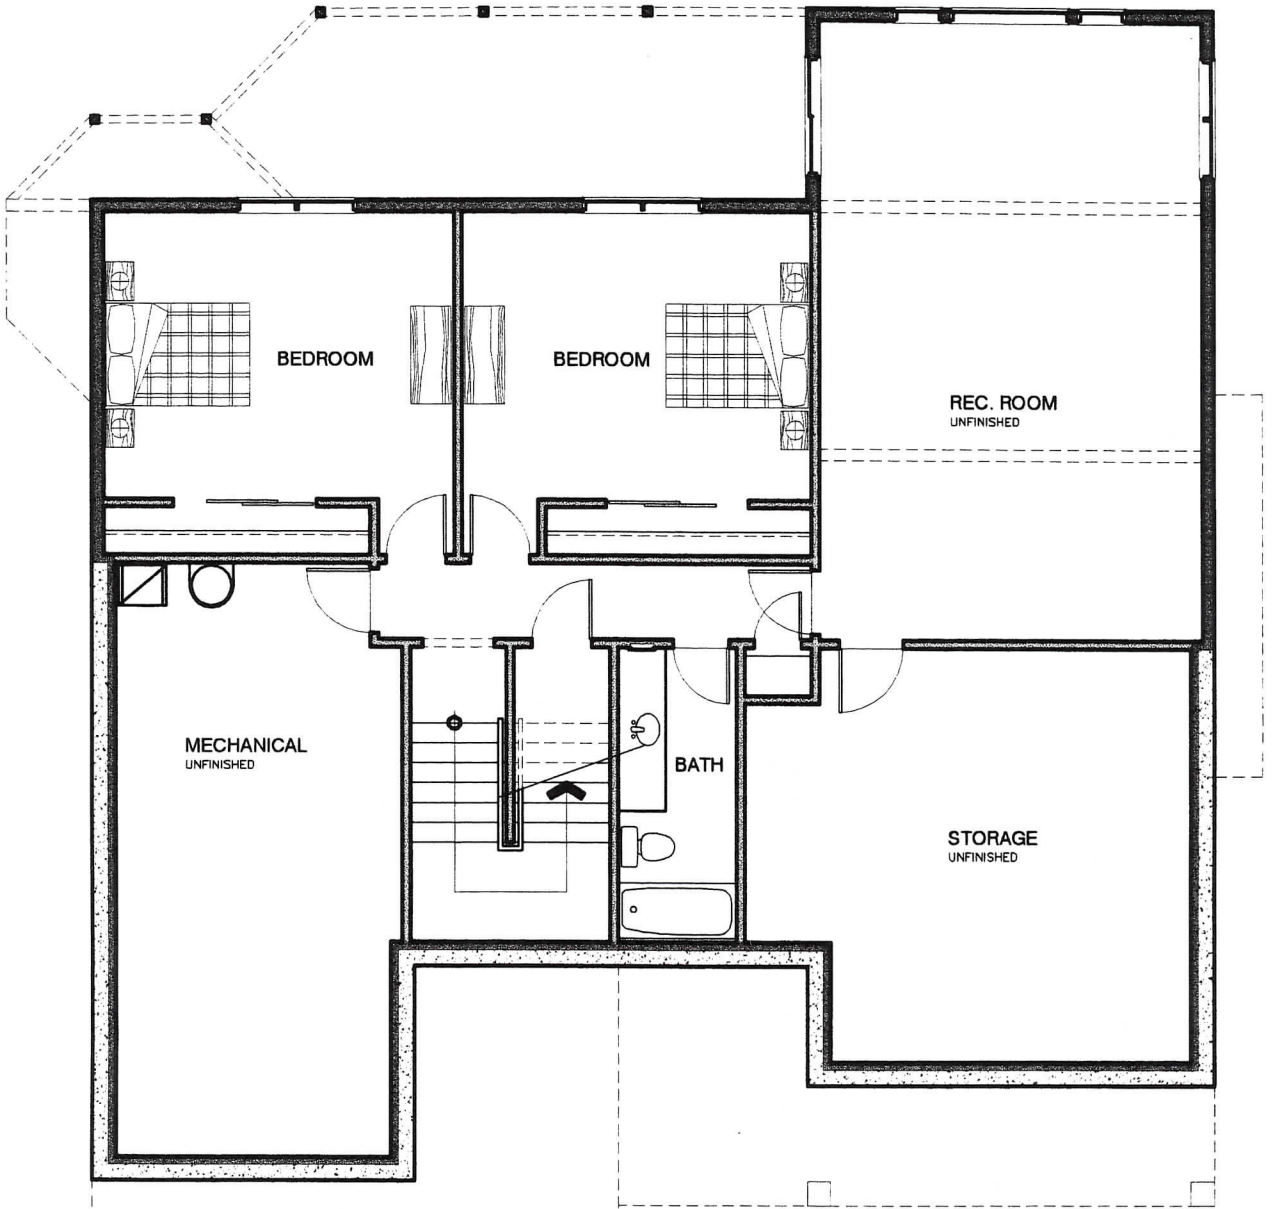

Main Floor Plan  
Living Area: 1,932 S.F.  
Garage: 627 S.F.

Lower Floor Plan

Finished: 608 S.F.  
Unfinished: 1,114 S.F.